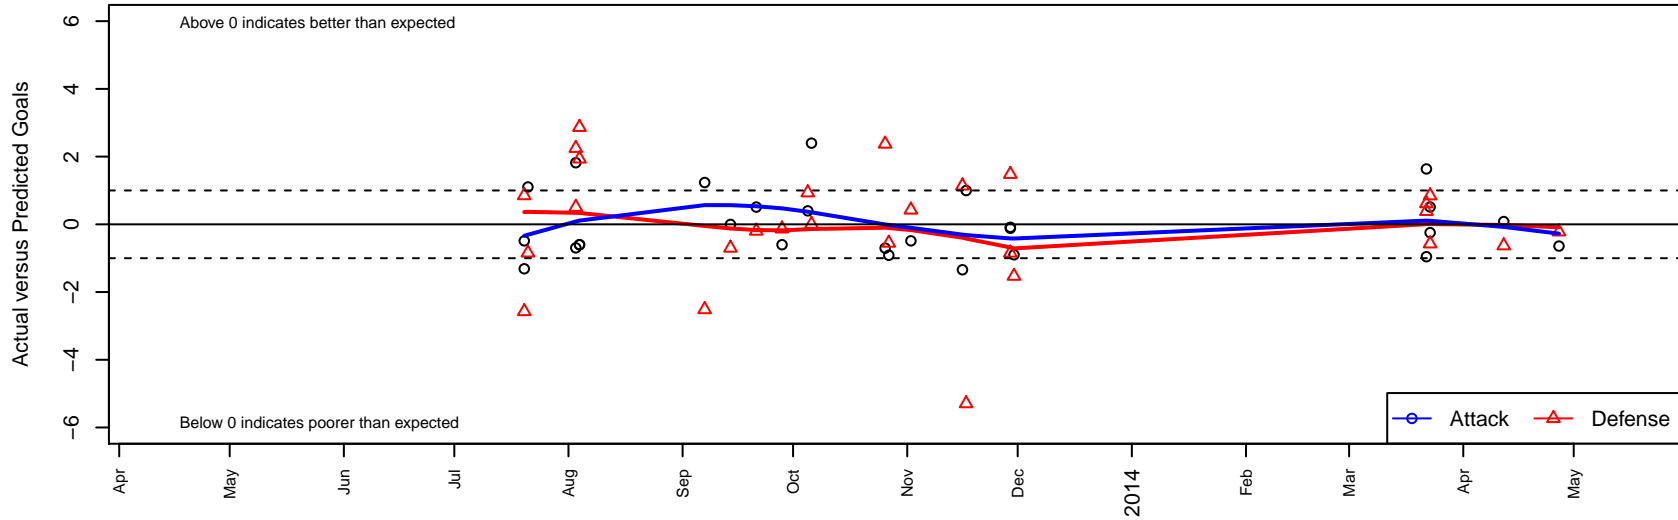

San Diego Surf SC Academy I B99

San Diego SC
 San Diego, CAS
 B99 total strength=1505
 attack=13.44 defense=9.86
 fall league = SCDL FI1 U14
 alt names used:
 SD SURF SC ACADEMY I U14 (CAS)
 SD SURF SC ACADEMY I U14 (CAS)
 SAN DIEGO SURF SURF 99-00 WHITE (CAS)
 San Diego Surf Boys Academy I U14
 SD SURF SC ACADEMY 1 U14 (CAS)
 SD SURF SC ACADEMY 1 (CAS)
 Surf Boys Academy 1 U14
 Surf Boys Academy I U14

Venues played:
 Pats Cup BU14 Mercurial U14
 Surf Boys U14 U14
 SCDL FI1 U14
 SoCal DL Fall Showcase Flight 1 U14
 Surf Thanksgiving Gold U14
 Nomads March 1st Division U14
 SoCal National Cup B99

San Diego Surf SC Academy I B99
 Dots are actual minus expected GF (blue circles) and GA (red triangles).
 Blue line is smoothed change in attack strength. Red is smoothed change in defense strength.